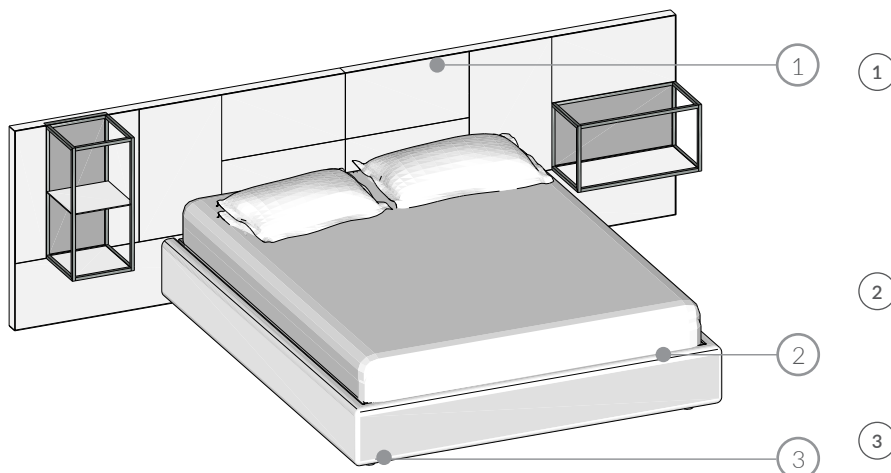

FINITURE DISPONIBILI | AVAILABLE FINISHES

FINITURE PANNELLI TESTIERA E BASE TECA

Headboard panel finishes and Teca shelf

- K100 MELAMINICO BASE | BASIC MELAMINE
- K122 MELAMINICO PLUS | PLUS MELAMINE
- K151 LACCATO OPACO | MATT LACQUERED
- K703 ESSENZA BASE | BASIC VENEERED
- K704 ESSENZA PLUS | PLUS VENEERED

- K122 MELAMINICO PLUS | PLUS MELAMINE
- K151 LACCATO OPACO | MATT LACQUERED
- K703 ESSENZA BASE | BASIC VENEERED
- K704 ESSENZA PLUS | PLUS VENEERED
- TEX TESSUTO | FABRIC
- PELLE PELLE | LEATHER
- K850 GRES | GRES

FINITURE GIROLETTO E SCHIENE TECA

Bedframe finishes and Teca back panel finishes

- K100 MELAMINICO BASE | BASIC MELAMINE

CARATTERISTICHE TECNICHE | TECHNICAL CHARACTERISTICS

TESTATA SP. 60 mm | HEADBOARD T. 60 MM

Struttura caratterizzata da pannelli montati a puzzle, uniti e rinforzati per mezzo di una cornice interna. La testiera ha spessore 60 mm. La testiera può essere completata dall'inserimento di moduli Teca laterali e dalla scelta della finitura del giroletto, sempre fissato all'elemento testata e mai indipendente strutturalmente.

Structure characterized by panels assembled in puzzles, joined and reinforced by of an internal frame. The headboard has a thickness of 60 mm, and can be completed by the insertion of lateral Teca modules and by the election of the bed frame finish, always fixed to the headboard element and never structurally independent.

GIROLETTO | BEDFRAME

Struttura realizzata con pannelli in particelle di legno imbottita e rivestita con tessuti sfoderabili. Giroletto disponibile con rete standard, con box contenitore "Basic", box "Best 1 Movimento" e box "Best 2 Movimenti".

Structure made with panels in padded wood particles and covered with removable fabrics. Bed frame available with standard slatted base, with "Basic" storage box, "Best 1 Movement" box and "Best 2 Movements" box.

PIEDINO | LEG

Letto attrezzabile con gamma piedini disponibili a pag. 59-61. Dotato di serie di piedino in plastica.

Legs available on p. 59-61. Equipped with a plastic leg as standard.

PIEDINI DISPONIBILI | TECHNICAL CHARACTERISTICS